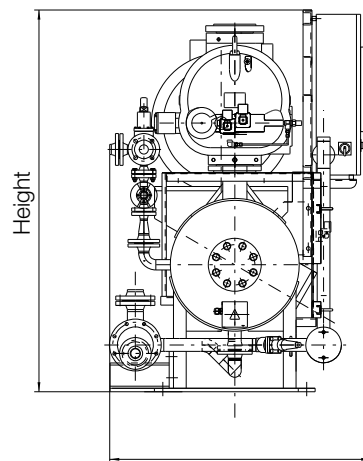

Length

Width

UNIT TYPE	PROVISIONAL WEIGHT (kg)	PROVISIONAL LENGTH (mm)	HEIGHT (mm)	WIDTH (mm)
FM125L	2800	3100	1750	1270
FM160S	3300	3200	1780	1300
FM160M	3250	3220	1780	1300
FM160L	3300	3220	1780	1300

"For reference use only! The dimensions indicated and the components depicted on our reference units do not necessarily correspond with the dimensions and /or components of your project"