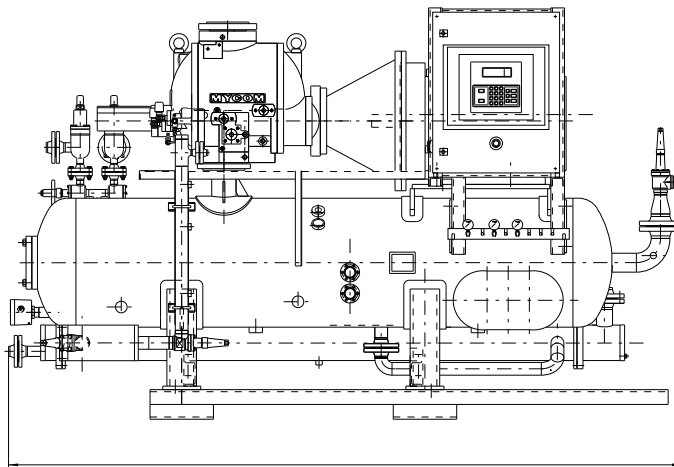

The FM - series

is a very economical compressor due to its simple design. It has a built-in check valve and suction strainer.

Customers can choose either a pump lubrication system or a pressure differential lubrication system. This compressor is also maintenance-friendly. Adjusting the coupling alignment is simple as the motor comes with a standard flanged motor (B35) design.

The operating conditions, including the process line, allow for a stable process.

The rotor design of this compressor, the same as the SCV series, allows for high volumetric efficiency resulting in high energy efficiency.

Length