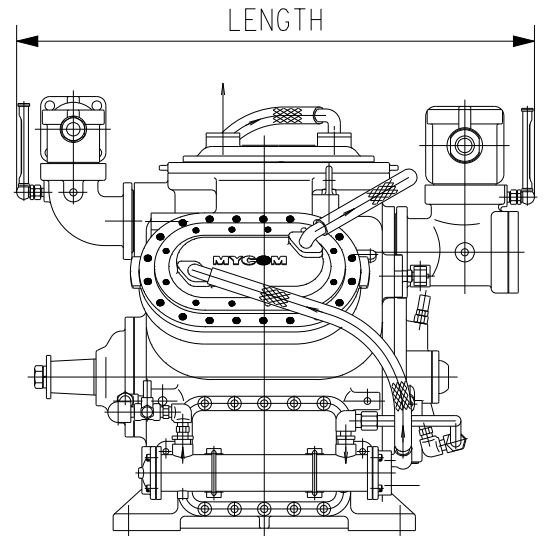

TYPE	WEIGHT (kg)	WIDTH	LENGHT	HEIGHT
4L	565	900	875	870
6L	675	1010	1100	885
8L	785	1070	1160	920

* Refrigerant NH_3
 $T_c = 35^\circ C$

ITEM	LIMIT VALUE	REMARKS
Maximum discharge pressure [barG]	20	
Maximum suction pressure [barG]	5.88 ¹⁾	
Minimum suction pressure [barG]	-0.733	
Maximum differential pressure [barG]	14.7	Pd-Ps
Design pressure [barG]	14.6 / 26	Low/High
Maximum compression ratio [-]	$NH_3: \leq 9$	Limited on discharge temperature
Maximum discharge temperature [$^\circ C$]	$NH_3: 140$	
Minimum suction temperature [$^\circ C$]	-60	
Maximum oil supply temperature [$^\circ C$]	50	Oil cooler outlet
Suction superheat [K]	$> 0, \leq 15$	
Minimum/maximum cooling water inlet temperature [$^\circ C$]	15 / 50	Water temperature for head covers ≤ 50
Minimum/maximum rotation speed (rpm)	970 / 1750 (1500)	() in Belt drive unit