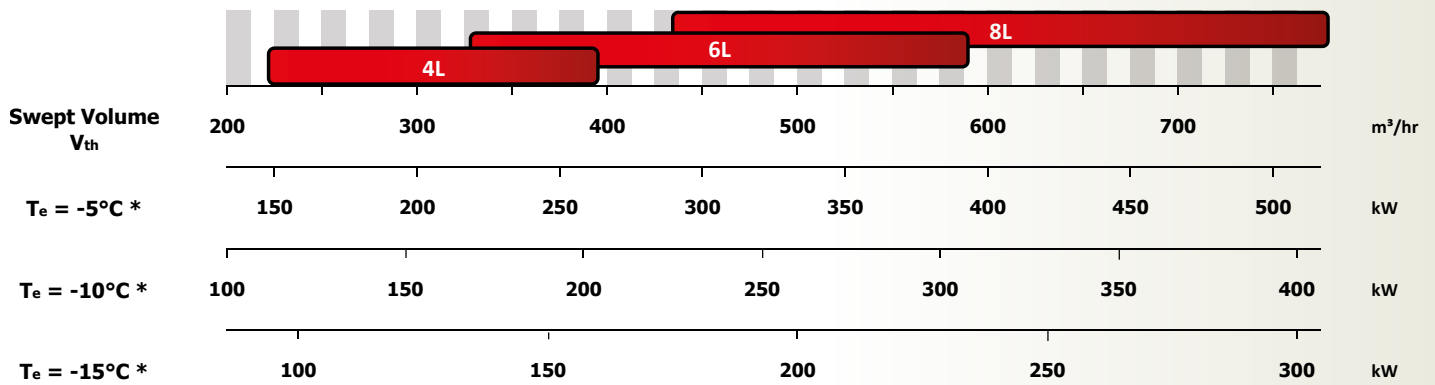

RECIPROCATING COMPRESSOR

L-Series

The L-series

is well suited for the WB capacity range and is able to be direct coupled to a 4 pole motor (maximum 1750 rpm with NH₃) to create a small, light weight, high speed unit. Either HFCs or NH₃ refrigerant can be used in the L-series. The compressor has been designed by our best engineers using all MAYEKAWA's know how. For instance, the unloader oil pressure piping including lubricating oil line are well built into the machine body, eliminating the need for external piping which makes the L-series compact resulting in less maintenance space and service friendly.

TYPE	WEIGHT (kg)	WIDTH	LENGHT	HEIGHT
4L	565	900	875	870
6L	675	1010	1100	885
8L	785	1070	1160	920

* Refrigerant NH_3
 $T_c = 35^\circ C$

ITEM	LIMIT VALUE	REMARKS
Maximum discharge pressure [barG]	20	
Maximum suction pressure [barG]	5.88 ¹⁾	
Minimum suction pressure [barG]	-0.733	
Maximum differential pressure [barG]	14.7	Pd-Ps
Design pressure [barG]	14.6 / 26	Low/High
Maximum compression ratio [-]	$NH_3: \leq 9$	Limited on discharge temperature
Maximum discharge temperature [$^\circ C$]	$NH_3: 140$	
Minimum suction temperature [$^\circ C$]	-60	
Maximum oil supply temperature [$^\circ C$]	50	Oil cooler outlet
Suction superheat [K]	$> 0, \leq 15$	
Minimum/maximum cooling water inlet temperature [$^\circ C$]	15 / 50	Water temperature for head covers ≤ 50
Minimum/maximum rotation speed (rpm)	970 / 1750 (1500)	() in Belt drive unit