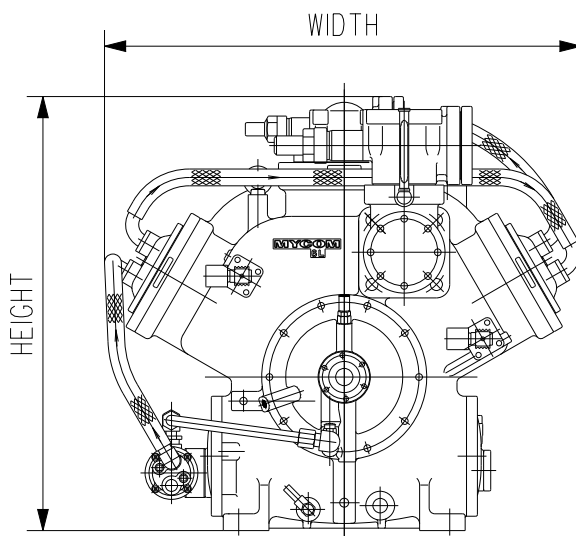

TYPE	WEIGHT (kg)	WIDTH	LENGHT	HEIGHT
4L	565	900	875	870
6L	675	1010	1100	885
8L	785	1070	1160	920

* Refrigerant NH_3
 $T_c = 35^\circ C$

ITEM	LIMIT VALUE	REMARKS
Maximum discharge pressure [barG]	20	
Maximum suction pressure [barG]	5.88 ¹⁾	
Minimum suction pressure [barG]	-0.733	
Maximum differential pressure [barG]	14.7	Pd-Ps
Design pressure [barG]	14.6 / 26	Low/High
Maximum compression ratio [-]	$NH_3: \leq 9$	Limited on discharge temperature
Maximum discharge temperature [$^\circ C$]	$NH_3: 140$	
Minimum suction temperature [$^\circ C$]	-60	
Maximum oil supply temperature [$^\circ C$]	50	Oil cooler outlet
Suction superheat [K]	$> 0, \leq 15$	
Minimum/maximum cooling water inlet temperature [$^\circ C$]	15 / 50	Water temperature for head covers ≤ 50
Minimum/maximum rotation speed (rpm)	970 / 1750 (1500)	() in Belt drive unit