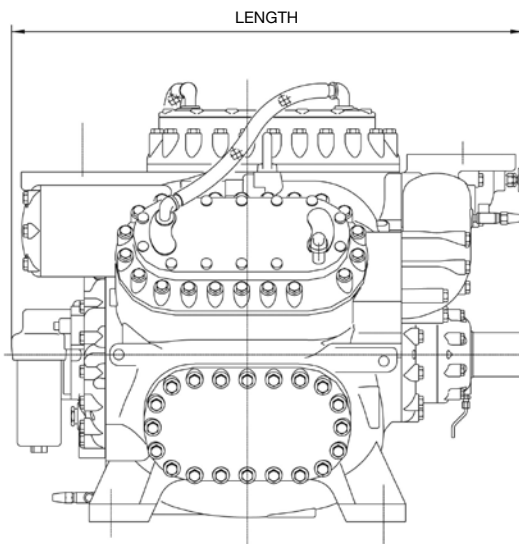

TYPE	WEIGHT (kg)	WIDTH	LENGTH	HEIGHT
4M	1300	1019	1211	1103
6M	1580	1147	1247	1120
8M	1830	1147	1247	1190

* Refrigerant NH_3
 $T_c = 35^\circ C$

ITEM	LIMIT VALUE	REMARKS
Maximum discharge pressure [barG]	26	Booster specification < 0.6
Maximum suction pressure [BarG]	8 ¹⁾	Booster specification ≤ 0.05
Minimum suction pressure [BarG]	-0.733	
Design pressure [BarG]	30	
Maximum compression ratio [-]	$NH_3: \leq 7$	Limited on discharge temperature
Minimum compression ratio [-]	≥ 1.5	
Maximum discharge temperature [$^\circ C$]	$NH_3: 160$	
Minimum suction temperature [$^\circ C$]	-30	
Maximum oil supply temperature [$^\circ C$]	60	Oil cooler outlet
Suction superheat [K]	$> 0, \leq 20$	
Minimum/maximum cooling water inlet temperature [$^\circ C$]	15 / 30 ²⁾	Water temperature for head covers ≤ 50
Minimum/maximum rotation speed (rpm)	Minimum 800	Pd-Ps < 1.2 BarG
	Maximum 1200	$15 \leq T_e < 21^\circ C$
	Maximum 1500	$T_e < 15^\circ C$