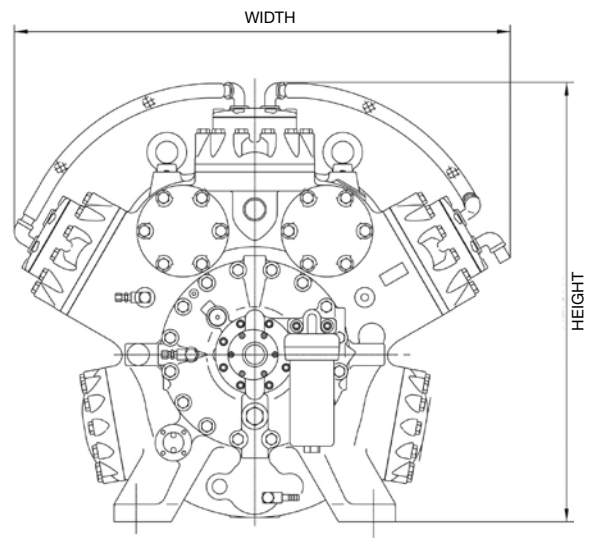

TYPE	WEIGHT (kg)	WIDTH	LENGTH	HEIGHT
4M	1300	1019	1211	1103
6M	1580	1147	1247	1120
8M	1830	1147	1247	1190

* Refrigerant NH_3
 $T_c = 35^\circ C$

ITEM	LIMIT VALUE	REMARKS
Maximum discharge pressure [barG]	26	Booster specification < 0.6
Maximum suction pressure [BarG]	8 ¹⁾	Booster specification ≤ 0.05
Minimum suction pressure [BarG]	-0.733	
Design pressure [BarG]	30	
Maximum compression ratio [-]	$NH_3: \leq 7$	Limited on discharge temperature
Minimum compression ratio [-]	≥ 1.5	
Maximum discharge temperature [$^\circ C$]	$NH_3: 160$	
Minimum suction temperature [$^\circ C$]	-30	
Maximum oil supply temperature [$^\circ C$]	60	Oil cooler outlet
Suction superheat [K]	$> 0, \leq 20$	
Minimum/maximum cooling water inlet temperature [$^\circ C$]	15 / 30 ²⁾	Water temperature for head covers ≤ 50
Minimum/maximum rotation speed (rpm)	Minimum 800	Pd-Ps < 1.2 BarG
	Maximum 1200	$15 \leq T_e < 21^\circ C$
	Maximum 1500	$T_e < 15^\circ C$