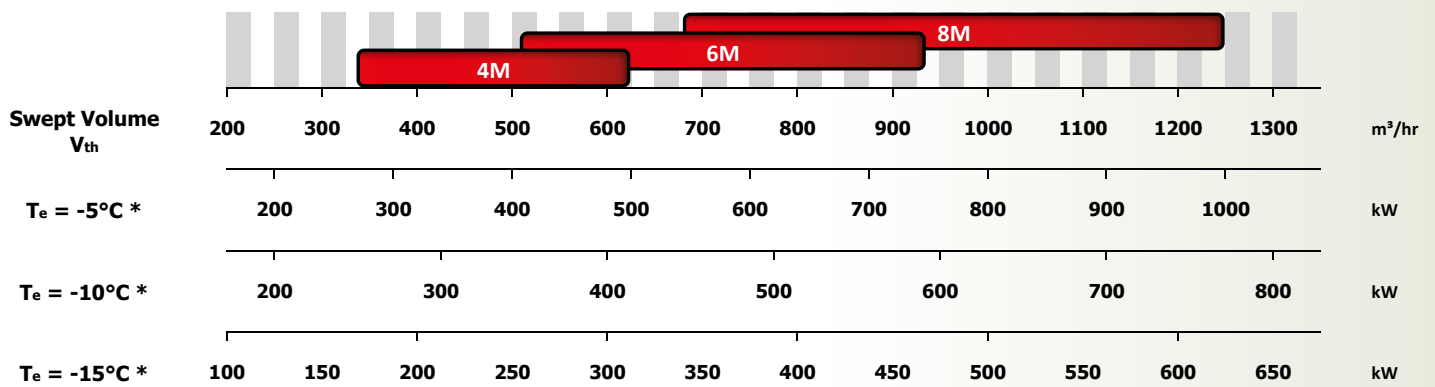

RECIPROCATING COMPRESSOR

M-Series

The M-series

is a new MAYEKAWA compressor for the next generation with maximum flow of 1278 m³/h displacement. As a result of reflecting all the technologies that MAYEKAWA accumulated for the past 85 years, we achieved world-class excellent COP and compressor maintenance has become more simplified with less work. Also M-series can work at a speed of maximum 1500 rpm with our latest technology. Furthermore this compressor is not only applicable for refrigerating, but also for heat pump because it can work with an operating pressure of 26 barG. It is notable that this compressor is most efficient at the temperature around -10 °C. Therefore it is suitable to use for ice production, skating rink, and cold storage warehouse.

TYPE	WEIGHT (kg)	WIDTH	LENGTH	HEIGHT
4M	1300	1019	1211	1103
6M	1580	1147	1247	1120
8M	1830	1147	1247	1190

* Refrigerant NH_3
 $T_c = 35^\circ C$

ITEM	LIMIT VALUE	REMARKS
Maximum discharge pressure [barG]	26	Booster specification < 0.6
Maximum suction pressure [BarG]	8 ¹⁾	Booster specification ≤ 0.05
Minimum suction pressure [BarG]	-0.733	
Design pressure [BarG]	30	
Maximum compression ratio [-]	$NH_3: \leq 7$	Limited on discharge temperature
Minimum compression ratio [-]	≥ 1.5	
Maximum discharge temperature [$^\circ C$]	$NH_3: 160$	
Minimum suction temperature [$^\circ C$]	-30	
Maximum oil supply temperature [$^\circ C$]	60	Oil cooler outlet
Suction superheat [K]	$> 0, \leq 20$	
Minimum/maximum cooling water inlet temperature [$^\circ C$]	15 / 30 ²⁾	Water temperature for head covers ≤ 50
Minimum/maximum rotation speed (rpm)	Minimum 800	Pd-Ps < 1.2 BarG
	Maximum 1200	$15 \leq T_e < 21^\circ C$
	Maximum 1500	$T_e < 15^\circ C$