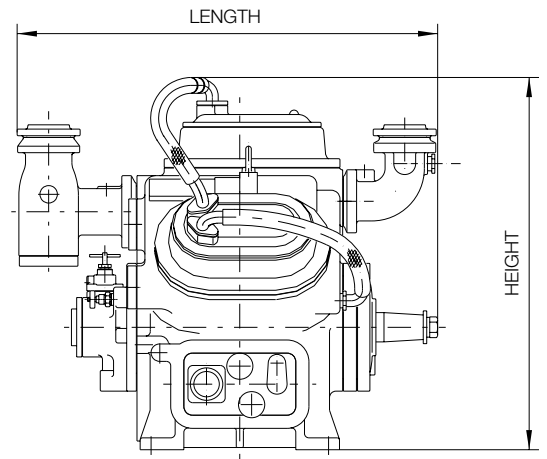

DIMENSIONS	HEIGHT (mm)	WIDTH (mm)	LENGTH (mm)	WEIGHT (kg)
4WA	1165	965	1070	580
6WA	1220	1045	1105	700
8WA	1290	1055	1125	820

* Refrigerant NH₃
T_c = 35°C

Item	Limit Value	Remarks
Maximum discharge pressure [barG]	20	Casing design pressure High: 26 Low: 14.6
Maximum suction pressure [barG]	6	
Minimum suction pressure [barG]	-0.733	
Maximum compression ratio [-]	NH ₃ ≤ 9 HFCs ≤ 10	Limited on discharge temperature
Maximum discharge temperature [°C]	NH ₃ : 140	
Minimum suction temperature [°C]	-60	
Maximum oil supply temperature [°C]	50	Oil cooler outlet
Suction superheat [K]	> 0, ≤ 20	
Minimum/maximum cooling water inlet temperature [°C]	15 / 50	
Minimum/maximum rotation speed (rpm)	650/1450	