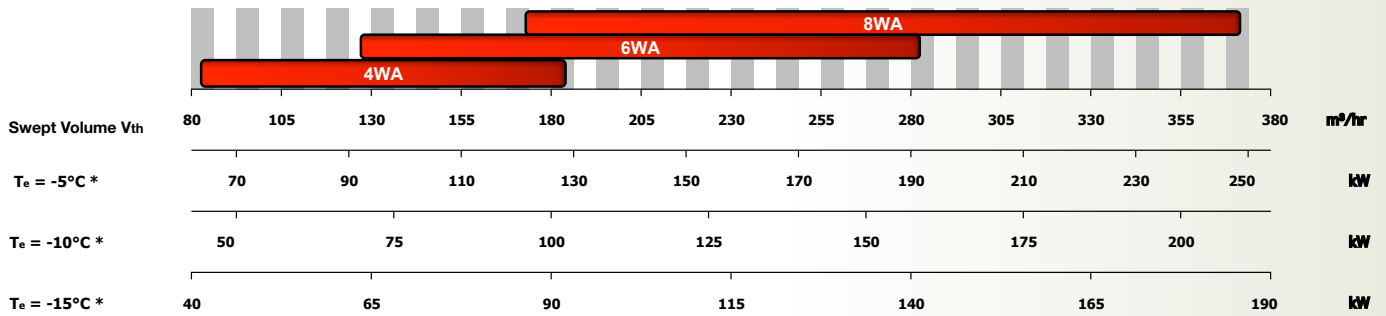

RECIPROCATING COMPRESSOR

WA-Series

The WA-series

is one of the popular **MAYEKAWA** mid-range displacement compressors.

The compressor is sold since 1955, and has since then gone through several minor design changes resulting in its current top performance model. This compressor can run at a maximum speed of 1450 rpm and has an excellent opportunity for creating a small, lightweight, high speed economical system design.

DIMENSIONS	HEIGHT (mm)	WIDTH (mm)	LENGTH (mm)	WEIGHT (kg)
4WA	1165	965	1070	580
6WA	1220	1045	1105	700
8WA	1290	1055	1125	820

* Refrigerant NH₃
T_c = 35°C

Item	Limit Value	Remarks
Maximum discharge pressure [barG]	20	Casing design pressure High: 26 Low: 14.6
Maximum suction pressure [barG]	6	
Minimum suction pressure [barG]	-0.733	
Maximum compression ratio [-]	NH ₃ ≤ 9 HFCs ≤ 10	Limited on discharge temperature
Maximum discharge temperature [°C]	NH ₃ : 140	
Minimum suction temperature [°C]	-60	
Maximum oil supply temperature [°C]	50	Oil cooler outlet
Suction superheat [K]	> 0, ≤ 20	
Minimum/maximum cooling water inlet temperature [°C]	15 / 50	
Minimum/maximum rotation speed (rpm)	650/1450	