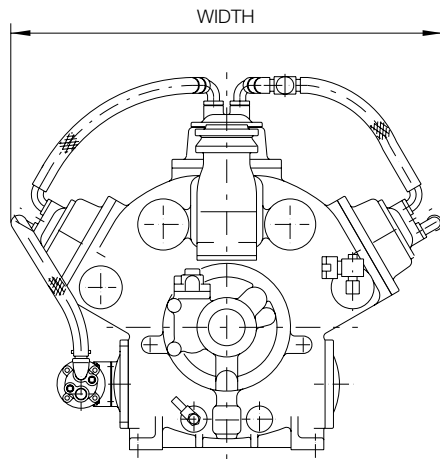

DIMENSIONS	HEIGHT (mm)	WIDTH (mm)	LENGTH (mm)	WEIGHT (kg)
4WA	1165	965	1070	580
6WA	1220	1045	1105	700
8WA	1290	1055	1125	820

* Refrigerant NH₃
T_c = 35°C

Item	Limit Value	Remarks
Maximum discharge pressure [barG]	20	Casing design pressure High: 26 Low: 14.6
Maximum suction pressure [barG]	6	
Minimum suction pressure [barG]	-0.733	
Maximum compression ratio [-]	NH ₃ ≤ 9 HFCs ≤ 10	Limited on discharge temperature
Maximum discharge temperature [°C]	NH ₃ : 140	
Minimum suction temperature [°C]	-60	
Maximum oil supply temperature [°C]	50	Oil cooler outlet
Suction superheat [K]	> 0, ≤ 20	
Minimum/maximum cooling water inlet temperature [°C]	15 / 50	
Minimum/maximum rotation speed (rpm)	650/1450	